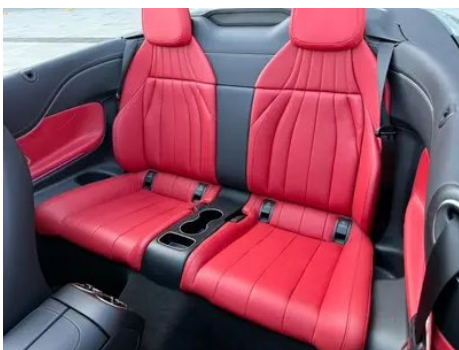

Vehicle Condition

1. Original metal body panels with factory paint.

Configuration Information

Model Information

Model Name	Mercedes-Benz CLE 2025 CLE 300 4MATIC Convertible Coupe
Launch Date	2025.01

Basic parameters