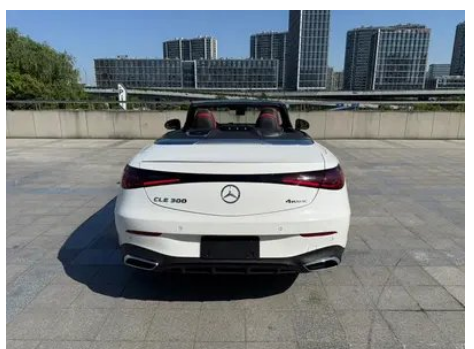

Vehicle Detail Report

Mercedes-Benz CLE 2025 CLE 300 4MATIC Convertible Coupe

Basic Information

Brand	Mercedes-Benz
Mileage	15,000 km
Color	White
First Registration	2025-04-01
Transfer Count	1

Vehicle Images

Vehicle Condition

1. Original metal body panels with factory paint.

Configuration Information

Model Information

Model Name	Mercedes-Benz CLE 2025 CLE 300 4MATIC Convertible Coupe
Launch Date	2025.01

Basic parameters