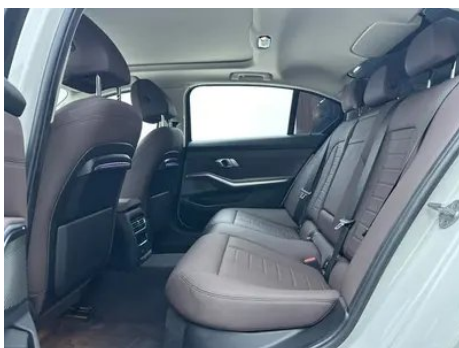

Vehicle Detail Report

BMW 3 Series 2022 320Li M Sports suit

Basic Information

Brand	BMW
Mileage	94,000 km
Color	White
First Registration	2021-06-01
Transfer Count	0

Vehicle Images

Vehicle Condition

1. Original metal body panels with factory paint.