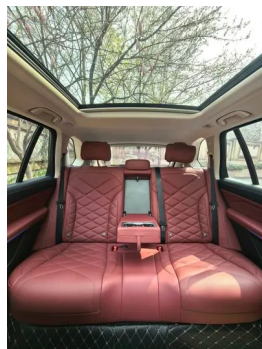

Vehicle Detail Report

BMW X5 2022 xDrive 30Li M Sports suit

Basic Information

Brand	BMW
Mileage	45,000 km
Color	Black
First Registration	2022-07-01
Transfer Count	0

Vehicle Images

Vehicle Condition

1. Original metal body panels with factory paint.