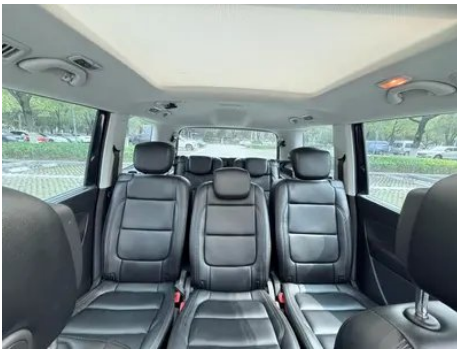

Vehicle Condition

1. Left front fender, Paint repair. 2. Left headlight, Replaced.

Configuration Information

Model Information

Model Name	Volkswagen Sharan 2016 380TSI Comfortable 7 seat