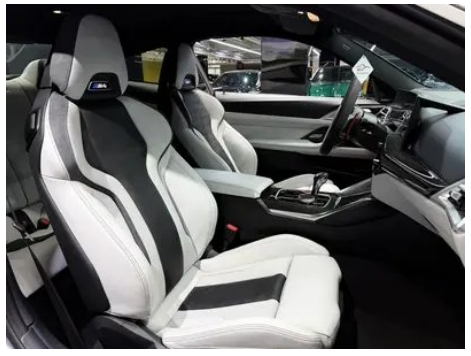

Vehicle Condition

1. Left rear quarter panel, Paint repair, Body panel repair. 2. Driver's seat, Wear.

Configuration Information

Model Information

Model Name	BMW M4 2024 M4 Coupe M xDrive Thunder Edition
Launch Date	2024.04

Basic parameters

Vehicle Class	Mid-size car
Energy Type	Gasoline
Maximum Power (kW)	390
Maximum Torque (N·m)	650
Transmission	8-gear manual integration
Body Type	Hardtop Sports Car
Engine	3.0T 530 horsepower L6
Dimensions (L×W×H) (mm)	4803*1887*1402