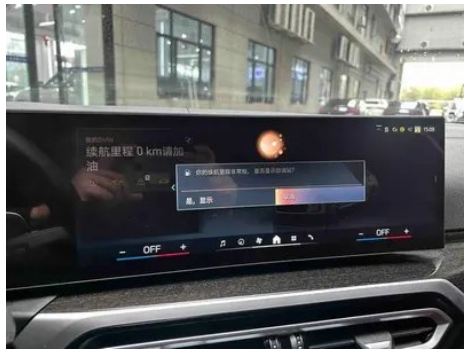

灿哥说车·一口价

三天包退 七天包换 买贵包退 终身质保 终身保养