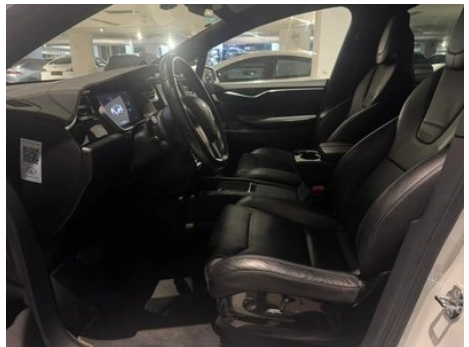

Vehicle Detail Report

Model X 2016 75D

Basic Information

Brand	Tesla
Mileage	145,000 km
Color	White
First Registration	2017-04-01
Transfer Count	0

Vehicle Images