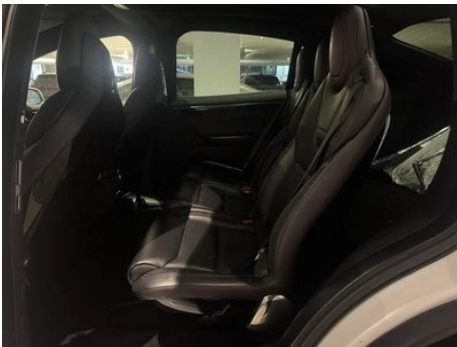

Vehicle Detail Report

Model X 2016 75D

Basic Information

Brand	Tesla
Mileage	145,000 km
Color	White
First Registration	2017-04-01
Transfer Count	0

Vehicle Images