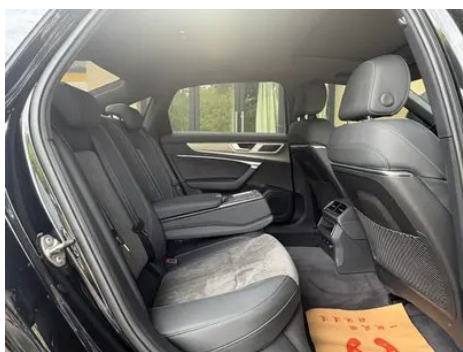

Vehicle Detail Report

Audi A6L 2023 Restyling 40 TFSI Deluxe Dynamic

Basic Information

Brand	Audi
Mileage	80,000 km
Color	Black
First Registration	2023-05-01
Transfer Count	0

Vehicle Images

Vehicle Condition