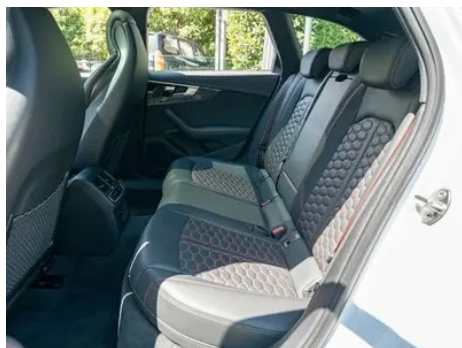

Vehicle Condition

1. Original metal body panels with factory paint.

Configuration Information

Model Information

Model Name	Audi RS 4 2024 RS4 Avant Burning version
Launch Date	2023.12

Basic parameters

Vehicle Class	Mid-size car
Energy Type	Gasoline
Maximum Power (kW)	331
Maximum Torque (N·m)	600
Transmission	8-gear manual integration
Body Type	Station Wagon
Engine	2.9T 450 HP V6
Dimensions (L×W×H) (mm)	4782*1866*1437