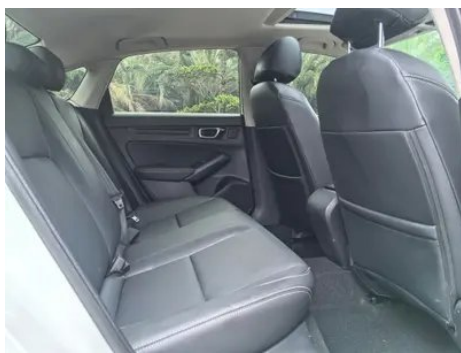

Vehicle Detail Report

Honda Civic 2022 240TURBO CVT Move ·C
Guest Special Edition

Basic Information

Brand	Honda
Mileage	20,000 km
Color	White
First Registration	2025-01-01
Transfer Count	0

Vehicle Images

Vehicle Condition