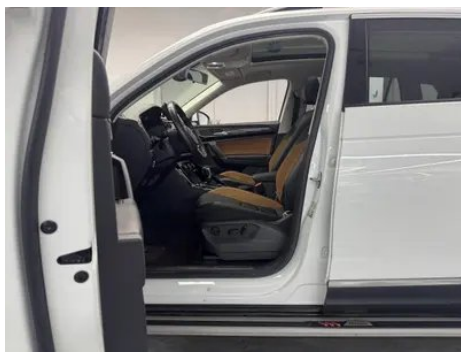

Vehicle Condition

1. Inner side of left C-pillar, Deformation. 2. Inner side of right B-pillar, Dent.

Configuration Information

Model Information

Model Name	Volkswagen Tayron 2019 330TSI Four-wheel drive luxury model China V
Launch Date	2018.10