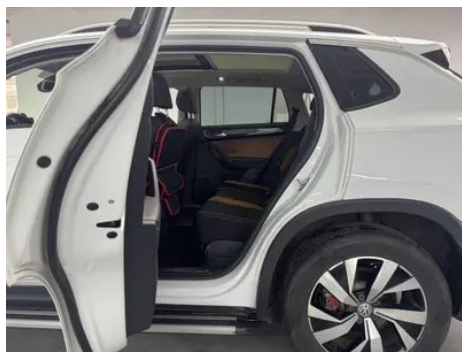

Vehicle Condition

1. Inner side of left C-pillar, Deformation. 2. Inner side of right B-pillar, Dent.

Configuration Information

Model Information

Model Name	Volkswagen Tayron 2019 330TSI Four-wheel drive luxury model China V
Launch Date	2018.10