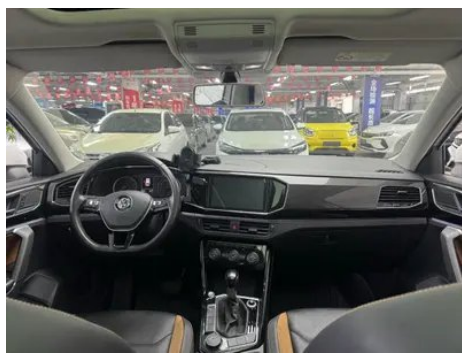

Vehicle Condition

1. Inner side of left C-pillar, Deformation. 2. Inner side of right B-pillar, Dent.

Configuration Information

Model Information

Model Name	Volkswagen Tayron 2019 330TSI Four-wheel drive luxury model China V
Launch Date	2018.10