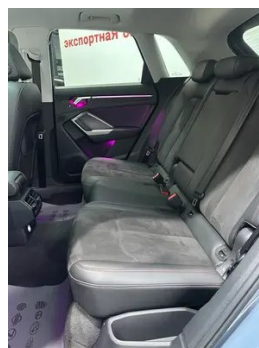

Vehicle Detail Report

Audi Q3 2022 40 TFSI RS Kit Burn Rate Type

Basic Information

Brand	Audi
Mileage	54,000 km
Color	Blue
First Registration	2022-07-01
Transfer Count	2

Vehicle Images