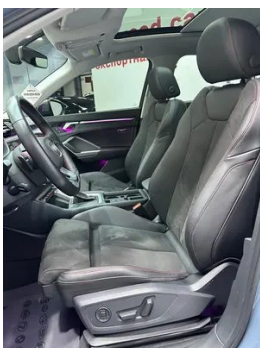

Vehicle Detail Report

Audi Q3 2022 40 TFSI RS Kit Burn Rate Type

Basic Information

Brand	Audi
Mileage	54,000 km
Color	Blue
First Registration	2022-07-01
Transfer Count	2

Vehicle Images

Vehicle Condition

1. Front bumper, Paint repair.