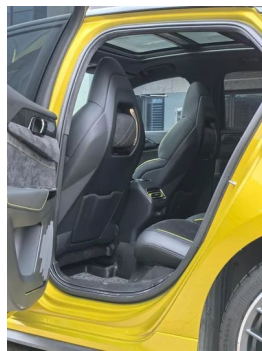

Vehicle Detail Report

LYNK & CO 03 2019 03 Restyling 2.0TD Auto
Wind Control Version

Basic Information

Brand	LYNK & CO
Mileage	29,000 km
Color	Yellow
First Registration	2020-11-01
Transfer Count	0

Vehicle Images