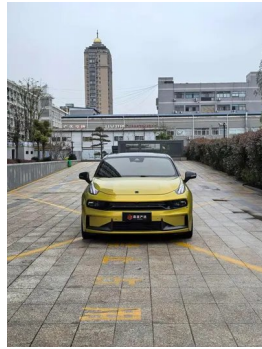

Vehicle Detail Report

LYNK & CO 03 2019 03 Restyling 2.0TD Auto
Wind Control Version

Basic Information

Brand	LYNK & CO
Mileage	29,000 km
Color	Yellow
First Registration	2020-11-01
Transfer Count	0

Vehicle Images

Vehicle Condition

1. Left rear quarter panel, Paint repair.

Configuration Information

Model Information

Model Name	LYNK & CO 03 2019 03 2.0TD Auto Wind Control Version
Launch Date	2019.08

Basic parameters

Vehicle Class	compact car
Energy Type	Gasoline
Maximum Power (kW)	187
Maximum Torque (N·m)	350
Transmission	8-gear manual integration
Body Type	Sedan
Engine	2.0T 254 horsepower L4
Dimensions (L×W×H) (mm)	4677*1840*1461
Official 0-100 km/h Acceleration (s)	5.9
Top Speed (km/h)	-
Curb Weight (kg)	1615
Maximum Gross Weight (kg)	-
NEDC Combined Fuel Consumption (L/100km)	7.4