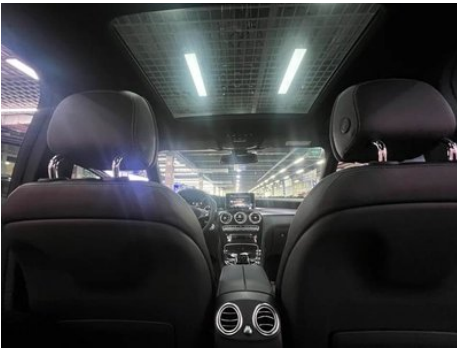

Vehicle Detail Report

Mercedes-Benz GLC 2016 GLC 260 4MATIC Dynamic

Basic Information

Brand	Mercedes-Benz
Mileage	107,000 km
Color	Coffee color
First Registration	2016-11-01
Transfer Count	0

Vehicle Images