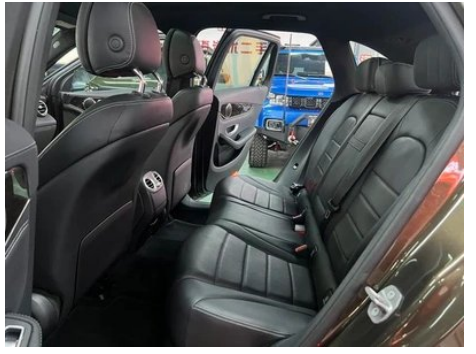

Vehicle Detail Report

Mercedes-Benz GLC 2016 GLC 260 4MATIC Dynamic

Basic Information

Brand	Mercedes-Benz
Mileage	107,000 km
Color	Coffee color
First Registration	2016-11-01
Transfer Count	0

Vehicle Images