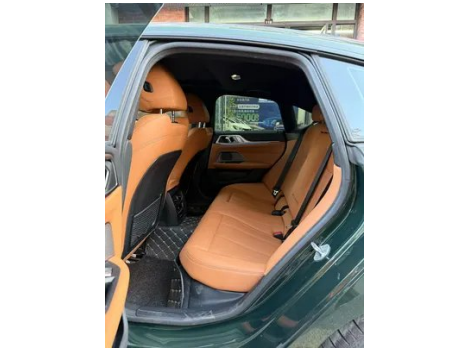

Vehicle Detail Report

BMW 4 Series 2023 425i Gran Coupe M Sports Night Suit

Basic Information

Brand	BMW
Mileage	68,000 km
Color	Green
First Registration	2023-11-01
Transfer Count	0

Vehicle Images

Vehicle Condition

1. Right rear quarter panel, Paint repair.

Configuration Information

Model Information

Model Name	BMW 4 Series 2023 425i Gran Coupe M Sports Night Suit
Launch Date	2023.04

Basic parameters

Vehicle Class	Mid-size car
Energy Type	Gasoline
Maximum Power (kW)	135
Maximum Torque (N·m)	300