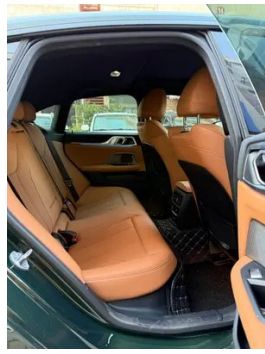

Vehicle Detail Report

BMW 4 Series 2023 425i Gran Coupe M Sports Night Suit

Basic Information

Brand	BMW
Mileage	68,000 km
Color	Green
First Registration	2023-11-01
Transfer Count	0

Vehicle Images

Vehicle Condition