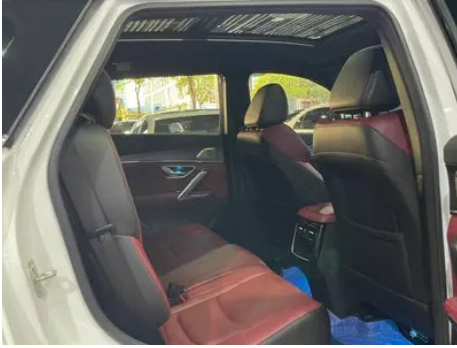

Vehicle Condition

1. Corrosion.

Configuration Information

Model Information

Model Name	Jetour X70 Plus 2021 1.6T DCT ground PRO 7 seat