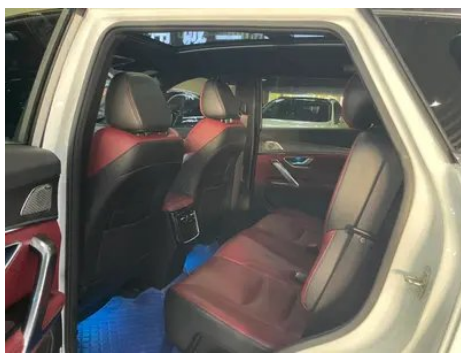

Vehicle Detail Report

Jetour X70 PLUS 2021 1.6T DCT ground Pro 7 seat

Basic Information

Brand	Jetour
Mileage	70,000 km
Color	White
First Registration	2021-10-01
Transfer Count	0

Vehicle Images