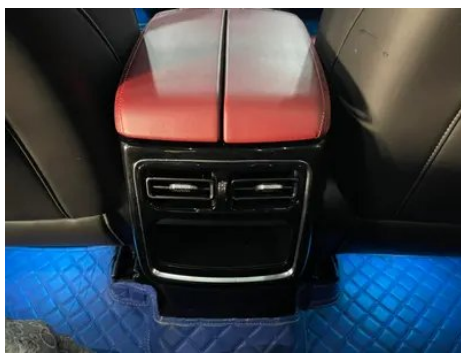

Vehicle Detail Report

Jetour X70 PLUS 2021 1.6T DCT ground Pro 7 seat

Basic Information

Brand	Jetour
Mileage	70,000 km
Color	White
First Registration	2021-10-01
Transfer Count	0

Vehicle Images