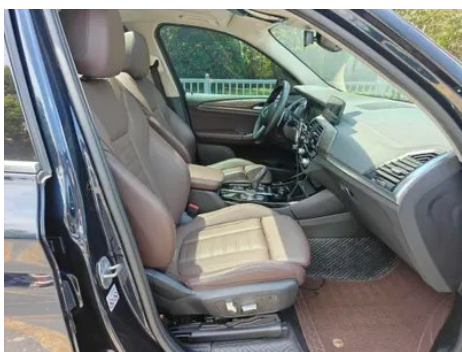

Vehicle Detail Report

BMW X3 2021 xDrive28i M Sports suit

Basic Information

Brand	BMW
Mileage	100,000 km
Color	Black
First Registration	2021-05-01
Transfer Count	1

Vehicle Images

Vehicle Condition

1. Driver's seat rails and frame, Signs of removal. 2. Front passenger seat rails and frame, Signs of removal.