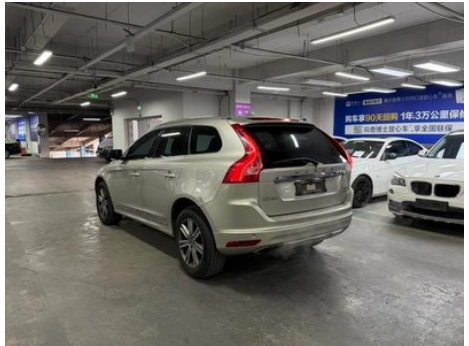

Vehicle Detail Report

Volvo XC60 2017 T5 AWD Zhiyuan Edition

Basic Information

Brand	Volvo
Mileage	101,300 km
Color	Champagne color
First Registration	2016-11-01
Transfer Count	0

Vehicle Images

Vehicle Condition