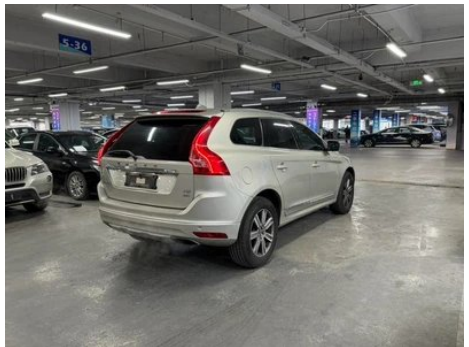

Vehicle Detail Report

Volvo XC60 2017 T5 AWD Zhiyuan Edition

Basic Information

Brand	Volvo
Mileage	101,300 km
Color	Champagne color
First Registration	2016-11-01
Transfer Count	0

Vehicle Images