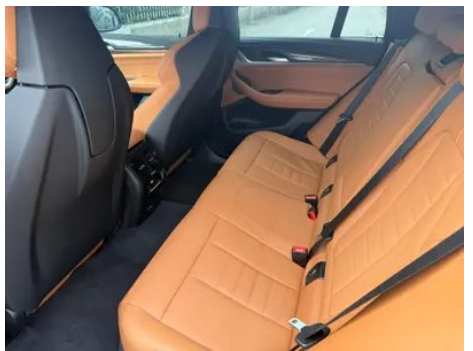

Vehicle Detail Report

BMW X4 2022 M40i

Basic Information

Brand	BMW
Mileage	10,000 km
Color	Blue
First Registration	2023-10-01
Transfer Count	1

Vehicle Images

Vehicle Condition

1. Original metal body panels with factory paint.