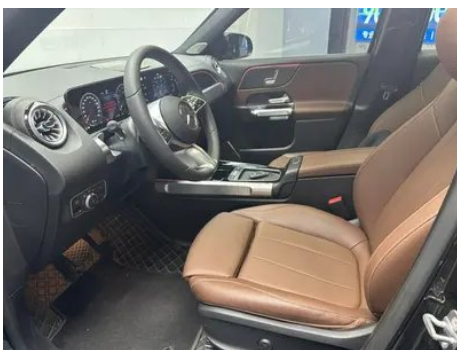

Vehicle Detail Report

Mercedes-Benz GLB 2024 Restyling GLB 220 Dynamic

Basic Information

Brand	Mercedes-Benz
Mileage	14,000 km
Color	Black
First Registration	2025-01-01
Transfer Count	1

Vehicle Images

Vehicle Condition