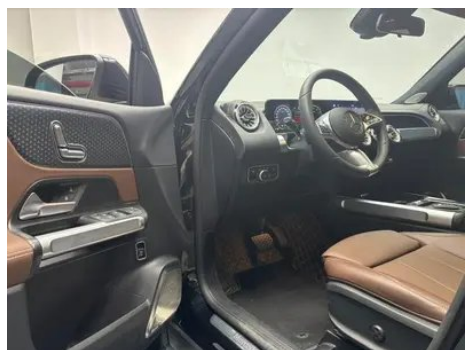

Vehicle Detail Report

Mercedes-Benz GLB 2024 Restyling GLB 220 Dynamic

Basic Information

Brand	Mercedes-Benz
Mileage	14,000 km
Color	Black
First Registration	2025-01-01
Transfer Count	1

Vehicle Images

Vehicle Condition