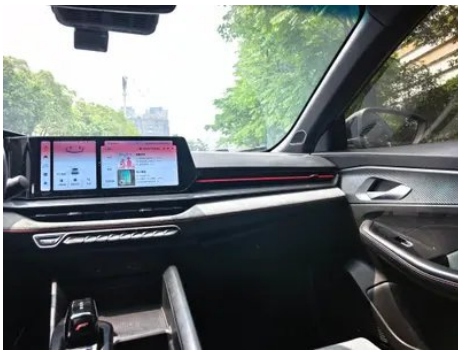

Vehicle Condition

1. Original metal body panels with factory paint.

Configuration Information

Model Information

Model Name	Binrui 2022 Binrui COOL 1.5T DCT Wind Chi Edition