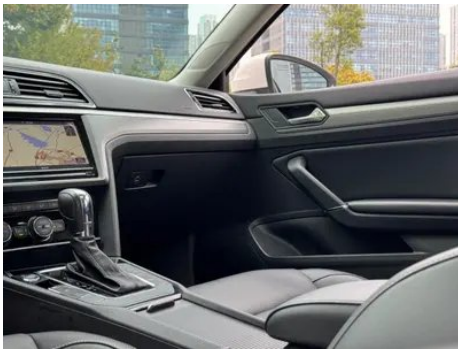

Vehicle Condition

1. Inner side of left B-pillar, Dent. 2. Right rear quarter panel, Paint repair, Body panel repair.

Configuration Information

Model Information

Model Name	Volkswagen Lamando 2019 280TSI DSG Comfort Edition China V
Launch Date	2018.08

Basic parameters

Vehicle Class	compact car
Energy Type	Gasoline
Maximum Power (kW)	110
Maximum Torque (N·m)	250
Transmission	7-speed dry dual clutch
Body Type	Sedan
Engine	1.4L 150 hp L4
Dimensions (L×W×H) (mm)	4615*1826*1425
Official 0-100 km/h Acceleration (s)	-
Top Speed (km/h)	215
Curb Weight (kg)	1370
Maximum Gross Weight (kg)	-
NEDC Combined Fuel Consumption (L/100km)	5.5

engine

Engine Model	EA211-CSS
Displacement (mL)	1395
Displacement (L)	1.4
Induction Type	Turbocharging
Cylinder Arrangement	L