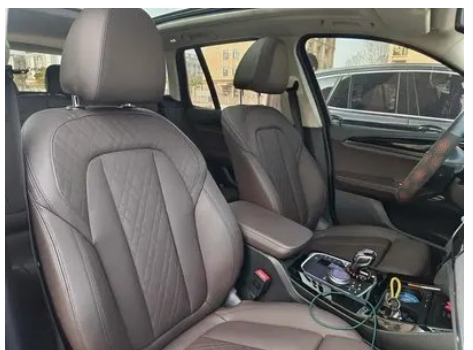

Vehicle Detail Report

BMW X3 2022 xDrive25i M Sports suit

Basic Information

Brand	BMW
Mileage	40,000 km
Color	Dark gray
First Registration	2021-12-01
Transfer Count	0

Vehicle Images

Vehicle Condition

1. Inner side of left B-pillar, Dent.