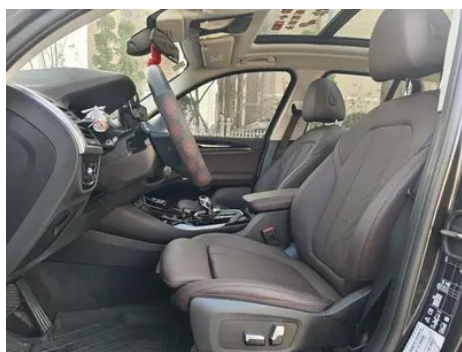

Vehicle Detail Report

BMW X3 2022 xDrive25i M Sports suit

Basic Information

Brand	BMW
Mileage	40,000 km
Color	Dark gray
First Registration	2021-12-01
Transfer Count	0

Vehicle Images

Vehicle Condition

1. Inner side of left B-pillar, Dent.