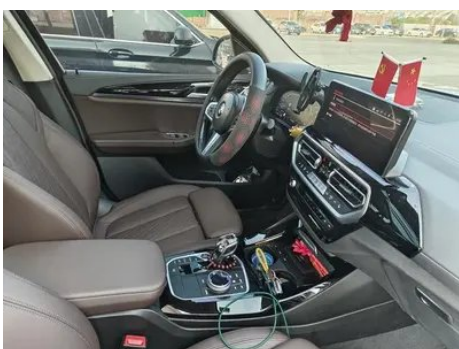

Vehicle Detail Report

BMW X3 2022 xDrive25i M Sports suit

Basic Information

Brand	BMW
Mileage	40,000 km
Color	Dark gray
First Registration	2021-12-01
Transfer Count	0

Vehicle Images

Vehicle Condition

1. Inner side of left B-pillar, Dent.

Intelligent configuration

Connected Car Services	<ul style="list-style-type: none">•
OTA Updates	<ul style="list-style-type: none">•
4G/5G Network	<ul style="list-style-type: none">• 4G
Mobile APP remote function	<ul style="list-style-type: none">• Door control; • Vehicle startup; • Air conditioning control; • Vehicle condition inquiry/diagnosis; • Vehicle location/vehicle search; • Vehicle owner service (searching for charging piles, gas stations, parking lots, etc.); • Appointment maintenance/repair
Wi-Fi hotspots	<input type="radio"/>