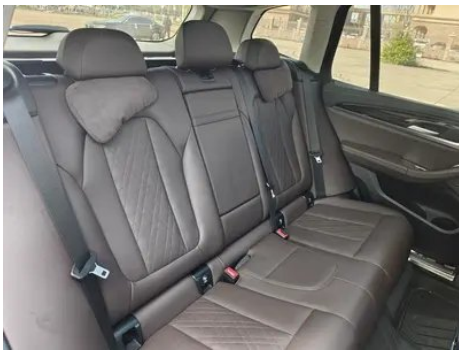

Vehicle Detail Report

BMW X3 2022 xDrive25i M Sports suit

Basic Information

Brand	BMW
Mileage	40,000 km
Color	Dark gray
First Registration	2021-12-01
Transfer Count	0

Vehicle Images

Vehicle Condition

1. Inner side of left B-pillar, Dent.