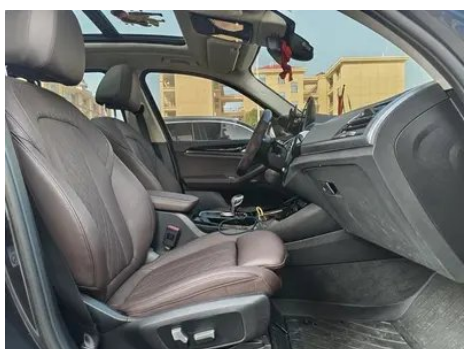

Vehicle Detail Report

BMW X3 2022 xDrive25i M Sports suit

Basic Information

Brand	BMW
Mileage	40,000 km
Color	Dark gray
First Registration	2021-12-01
Transfer Count	0

Vehicle Images

Vehicle Condition

1. Inner side of left B-pillar, Dent.