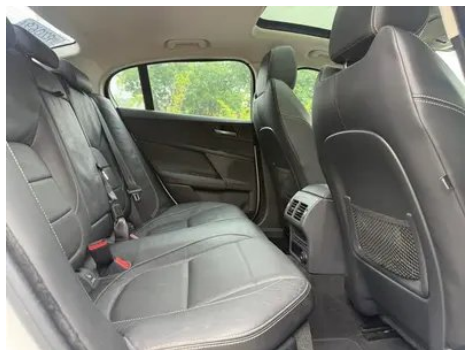

Vehicle Detail Report

Alfa Romeo Stelvio 2017 2.0T 280HP Luxury Edition

Basic Information

Brand	Alfa Romeo
Mileage	130,000 km
Color	White
First Registration	2018-08-01
Transfer Count	0

Vehicle Images

Vehicle Condition