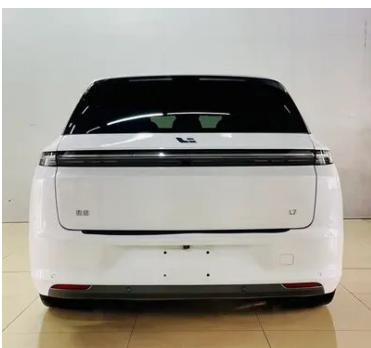

Vehicle Detail Report

Li Auto L7 2023 Pro version

Basic Information

Brand	Li Auto
Mileage	45,000 km
Color	White
First Registration	2023-08-01
Transfer Count	0

Vehicle Images

Vehicle Condition

1. Original metal body panels with factory paint.

Configuration Information

Model Information

Model Name	Li Auto L7 2023 Pro
Launch Date	2022.09

Basic parameters

Vehicle Class	Mid-size and large SUVs
Energy Type	Extended Range Electric Vehicle (EREV)
Maximum Power (kW)	113
Maximum Torque (N·m)	-
Transmission	Electric vehicle single speed gearbox
Body Type	SUV
Engine	Extended range 154 horsepower
Dimensions (L×W×H) (mm)	5050*1995*1750
Official 0-100 km/h Acceleration (s)	5.3
Top Speed (km/h)	180
Curb Weight (kg)	2450
Maximum Gross Weight (kg)	3080
Fast Charging Time (h)	0.5
Slow Charging Time (h)	6.5
Electric Motor (PS)	449
Fast Charging Range (%)	20-80
Electricity Consumption in Fuel Equivalent (L/100km)	2.48
WLTC Electric Range (km)	170