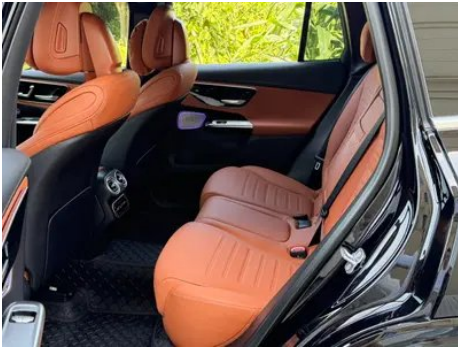

Vehicle Detail Report

Mercedes-Benz GLC 2024 GLC 260 L 4MATIC
Luxury type 5 seat

Basic Information

Brand	Mercedes-Benz
Mileage	21,000 km
Color	Black
First Registration	2024-06-01
Transfer Count	0

Vehicle Images

Vehicle Condition

1. Left rocker panel, Outer-side deformation. 2. Right rocker panel, Outer-side deformation. 3. Driver's seat rails and frame, Signs of removal. 4. Front passenger seat rails and frame, Signs of removal.