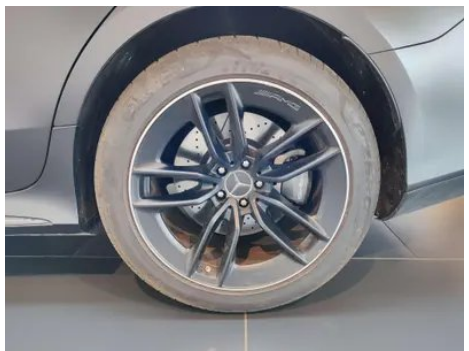

Vehicle Detail Report

Mercedes-Benz AMG GT 2023 AMG GT 50 Four-door sports car

Basic Information

Brand	Mercedes-Benz
Mileage	11,600 km
Color	Dark gray
First Registration	2024-09-01
Transfer Count	1

Vehicle Images

Vehicle Condition

1. Original metal body panels with factory paint.

Configuration Information

Model Information

Model Name	Mercedes-Benz AMG GT 2023 AMG GT 50 Four-door sports car
-------------------	--

Model Information (continued)