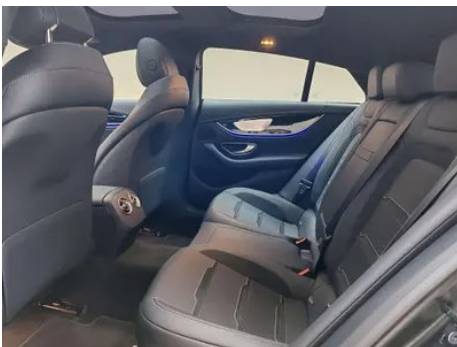

Vehicle Condition

1. Original metal body panels with factory paint.

Configuration Information

Model Information

Model Name	Mercedes-Benz AMG GT 2023 AMG GT 50 Four-door sports car
-------------------	--

Model Information (continued)