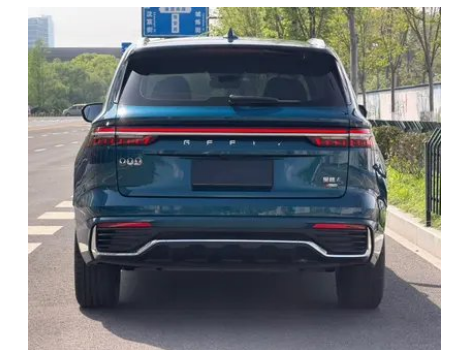

# Vehicle Detail Report

Geely Monjaro 2021 2.0TD High-power automatic four-wheel drive distinguished model

## Vehicle Images