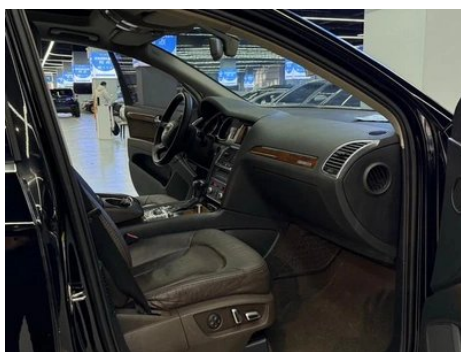

Vehicle Condition

1. Left rear fender, Bodywork repair. 2. Right rear fender, Paint repair. 3. Modified.

Configuration Information

Model Information

Model Name	Audi Q7 2015 35 TFSI aggressive type
Launch Date	2014.11

Basic parameters

Vehicle Class	Mid-size and large SUVs
Energy Type	Gasoline
Maximum Power (kW)	200
Maximum Torque (N·m)	400
Transmission	8-gear manual integration
Body Type	SUV
Engine	3.0T 272 horsepower V6
Dimensions (L×W×H) (mm)	5089*1992*1731
Official 0-100 km/h Acceleration (s)	7.9
Top Speed (km/h)	222
Curb Weight (kg)	-
Maximum Gross Weight (kg)	-
NEDC Combined Fuel Consumption (L/100km)	11.2

engine

Engine Model	-
Displacement (mL)	2995
Displacement (L)	3.0
Induction Type	Mechanical Pressurization
Cylinder Arrangement	V