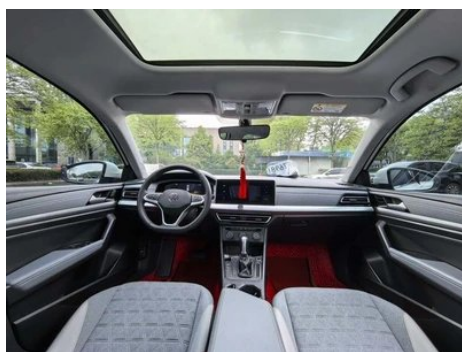

Vehicle Condition

1. Driver's seat rails and frame, Signs of removal.

Configuration Information

Model Information

Model Name	Lavida 2023 1.5L Automatic escape version
Launch Date	2022.06

Basic parameters

Vehicle Class	compact car
Energy Type	Gasoline
Maximum Power (kW)	83
Maximum Torque (N·m)	145
Transmission	6-speed manual integration
Body Type	Sedan
Engine	1.5L 113 horsepower L4
Dimensions (L×W×H) (mm)	4678*1806*1474
Official 0-100 km/h Acceleration (s)	-
Top Speed (km/h)	190
Curb Weight (kg)	1295
Maximum Gross Weight (kg)	1755
WLTP Combined Fuel Consumption (L/100km)	5.92

engine

Engine Model	EA211-DMB
Displacement (mL)	1498
Displacement (L)	1.5
Induction Type	Natural aspiration
Cylinder Arrangement	L