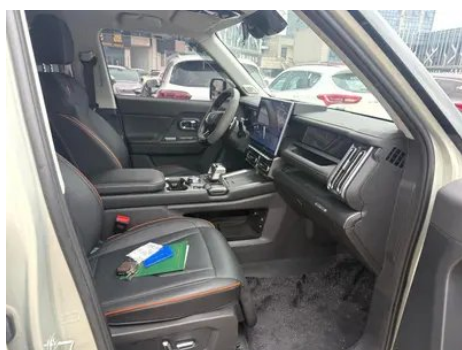

Vehicle Detail Report

Jetour Jietu Freedom 2025 2.0TD XWD Conquer

Basic Information

Brand	Jetour
Mileage	13,000 km
Color	Green
First Registration	2025-07-01
Transfer Count	0

Vehicle Images