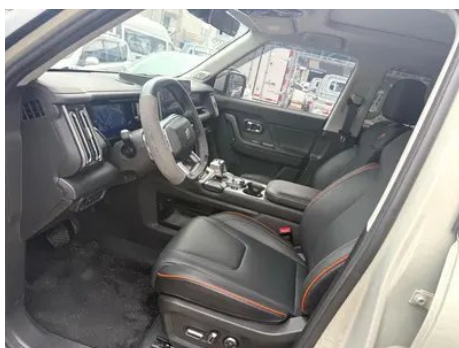

Vehicle Detail Report

Jetour Jietu Freedom 2025 2.0TD XWD Conquer

Basic Information

Brand	Jetour
Mileage	13,000 km
Color	Green
First Registration	2025-07-01
Transfer Count	0

Vehicle Images