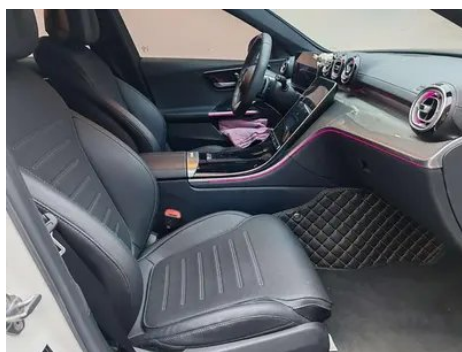

Vehicle Condition

1. Original metal body panels with factory paint.

Configuration Information

Model Information

Model Name	Mercedes-Benz C-Class 2023 C 260 L Sports version
Launch Date	2022.09

Basic parameters

Vehicle Class	Mid-size car
Energy Type	Gasoline + 48V Mild Hybrid System
Maximum Power (kW)	150
Maximum Torque (N·m)	300
Transmission	9-gear manual integration
Body Type	Sedan
Engine	1.5L 204 hp L4
Dimensions (L×W×H) (mm)	4882*1820*1461
Official 0-100 km/h Acceleration (s)	7.7
Top Speed (km/h)	236
Curb Weight (kg)	1740
Maximum Gross Weight (kg)	2260
WLTP Combined Fuel Consumption (L/100km)	6.35

engine

Engine Model	254 915
Displacement (mL)	1496
Displacement (L)	1.5
Induction Type	Turbocharging
Cylinder Arrangement	L