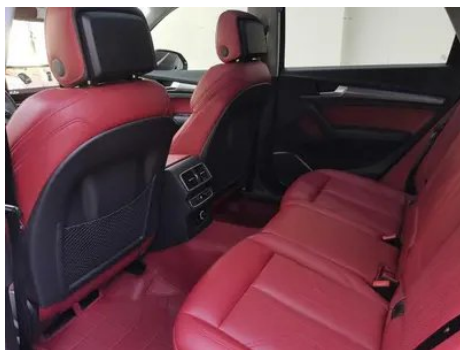

Vehicle Detail Report

Audi Q5L 2022 Restyling 40T Deluxe Dynamic

Basic Information

Brand	Audi
Mileage	132,000 km
Color	Black
First Registration	2022-09-01
Transfer Count	1

Vehicle Images

Vehicle Condition

1. Right front strut tower, Deformation. 2. Radiator support, Signs of removal. 3. Right front fender structure, Deformation, Crack, Body panel repair. 4. Driver's seat rails and frame, Signs of removal. 5. Front passenger seat rails and frame, Signs of removal. 6. Right rear quarter panel, Deformation. 7. Driver's seat, Modified. 8. Front passenger seat, Modified. 9. Rear seats, Modified.