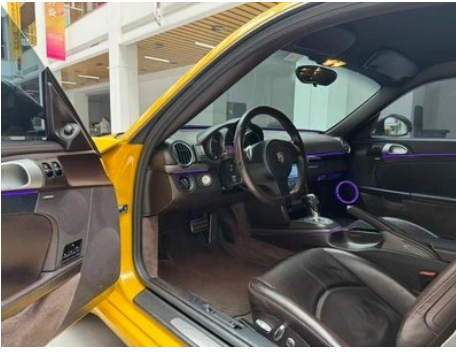

Vehicle Condition

1. Left rocker panel, Paint repair, Outer side deformation, Outer bodywork repair. 2. Right rocker panel, Paint repair, Outer side deformation, Outer bodywork repair. 3. Inner side of left C-pillar, Scratch, Dent. 4. Left rear fender, Paint repair, Bodywork repair. 5. Right rear fender, Paint repair, Bodywork repair. 6. Driver seat, Wear, Aging. 7. Passenger seat, Wear, Aging. 8. Airbag, Signs of disassembly. 9. Body floor panel, Deformation.

Configuration Information

Model Information

Model Name	Cayman 2009 Cayman 2.9L
Launch Date	2009.03

Basic parameters

Vehicle Class	Sports car
Energy Type	Gasoline
Maximum Power (kW)	195
Maximum Torque (N·m)	300
Transmission	7-speed wet dual-clutch
Body Type	Hardtop Sports Car
Engine	2.9L 265 horsepower H6