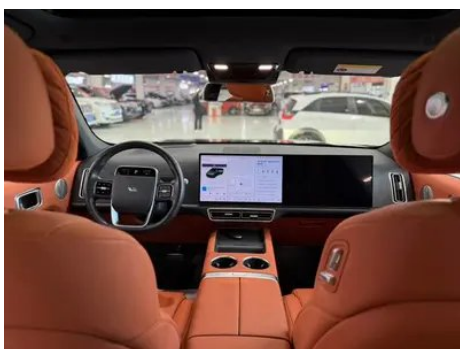

Vehicle Detail Report

Li Auto L7 2023 Pro version

Basic Information

Brand	Li Auto
Mileage	75,000 km
Color	Green
First Registration	2024-01-01
Transfer Count	1

Vehicle Images