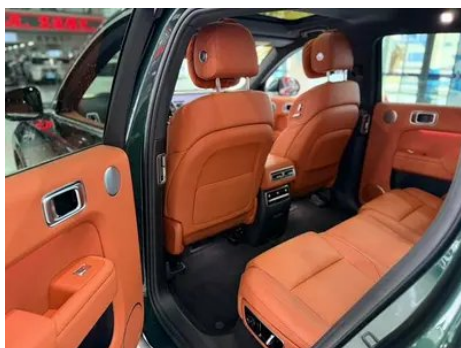

Vehicle Detail Report

Li Auto L7 2023 Pro version

Basic Information

Brand	Li Auto
Mileage	75,000 km
Color	Green
First Registration	2024-01-01
Transfer Count	1

Vehicle Images

Vehicle Condition

1. Left rocker panel, Inner-side deformation.