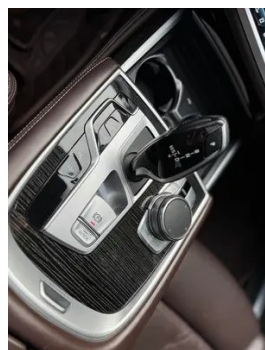

Vehicle Condition

1. Right rear quarter panel, Paint repair, Body panel repair.

Configuration Information

Model Information

Model Name	BMW 7 Series 2019 Restyling 730Li M Sports suit