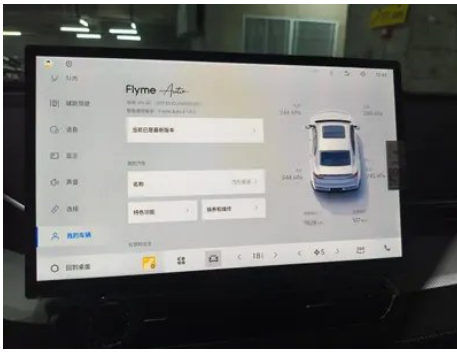

Vehicle Detail Report

Geely Preface 2025 2.0T Oriental Yao Star Edition

Basic Information

Brand	Geely
Mileage	7,000 km
Color	Dark gray
First Registration	2025-04-01
Transfer Count	0

Vehicle Images

Vehicle Condition