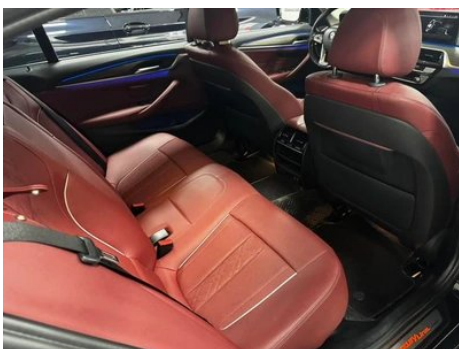

Vehicle Detail Report

BMW 5 Series 2022 Restyling 530Li Leading Type Luxury Set

Basic Information

Brand	BMW
Mileage	94,000 km
Color	Black
First Registration	2021-11-01
Transfer Count	0

Vehicle Images

Vehicle Condition