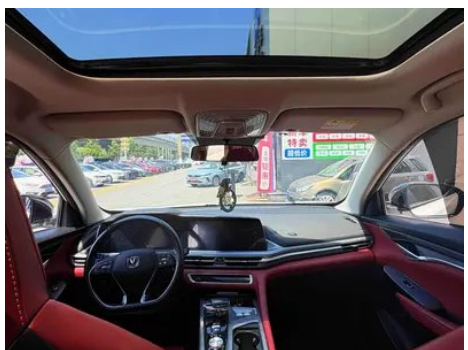

Vehicle Detail Report

Changan CS75 PLUS 2022 2.0T Automatic Flagship

Basic Information

Brand	Changan
Mileage	58,000 km
Color	White
First Registration	2021-11-01
Transfer Count	0

Vehicle Images