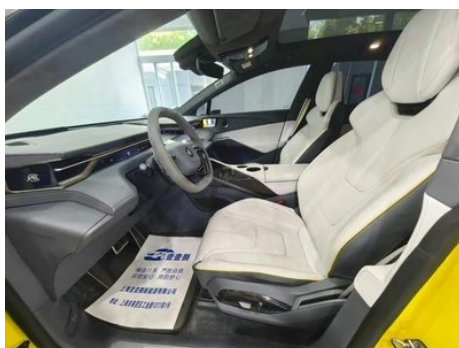

Vehicle Detail Report

Eletre 2023 Eletre R+

Basic Information

Brand	Lotus
Mileage	19,000 km
Color	Yellow
First Registration	2025-05-01
Transfer Count	0

Vehicle Images

Vehicle Condition

1. Original metal panels and factory paint.