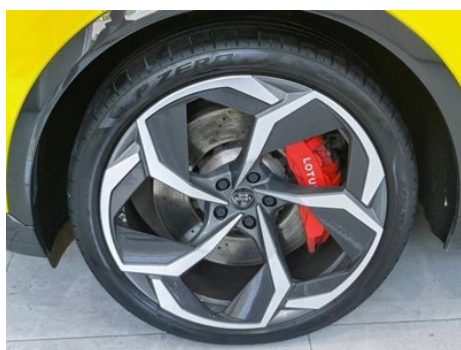

Vehicle Detail Report

Eletre 2023 Eletre R+

Basic Information

Brand	Lotus
Mileage	19,000 km
Color	Yellow
First Registration	2025-05-01
Transfer Count	0

Vehicle Images

Vehicle Condition

1. Original metal panels and factory paint.