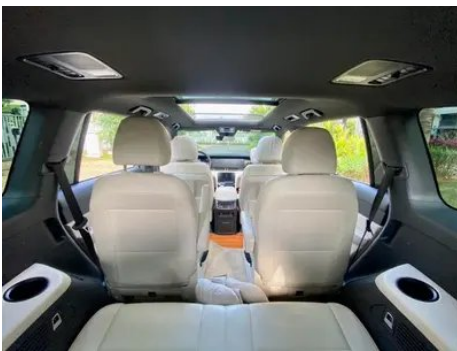

Vehicle Detail Report

Li Auto ONE 2021 extended range 6 Seat plate

Basic Information

Brand	Li Auto
Mileage	105,000 km
Color	Blue
First Registration	2021-11-01
Transfer Count	0

Vehicle Images

Vehicle Condition