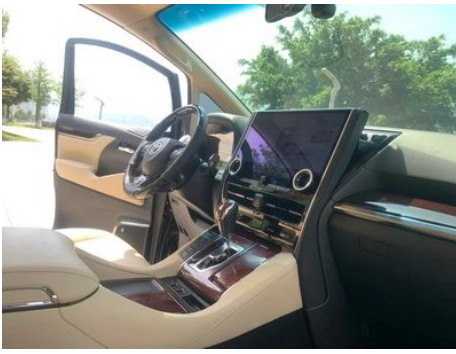

Vehicle Condition

1. Right rear quarter panel, Paint repair, Body panel repair.

Configuration Information

Model Information

Model Name	Toyota Alphard 2015 3.5L Luxury Edition
Launch Date	2015.06

Basic parameters

Vehicle Class	Mid- to large-size MPV
Energy Type	Gasoline
Maximum Power (kW)	202
Maximum Torque (N·m)	340
Transmission	6-speed manual integration
Body Type	MPV
Engine	3.5L 275 horsepower V6
Dimensions (L×W×H) (mm)	4925*1850*1890
Official 0-100 km/h Acceleration (s)	-
Top Speed (km/h)	200
Curb Weight (kg)	2140
Maximum Gross Weight (kg)	-

engine

Engine Model	2GR-FE
Displacement (mL)	3456
Displacement (L)	3.5
Induction Type	Natural aspiration
Cylinder Arrangement	V
Number of Cylinders	6
Valves per Cylinder	4