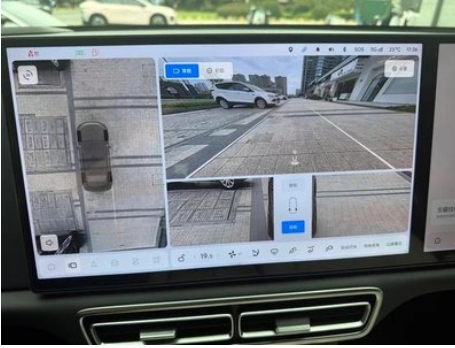

Vehicle Detail Report

Li Auto L6 2024 Pro version

Basic Information

Brand	Li Auto
Mileage	40,000 km
Color	Black
First Registration	2024-12-01
Transfer Count	0

Vehicle Images

Vehicle Condition

1. Right rocker panel, Inner-side deformation. 2. Inner side of right B-pillar, Deformation. 3. Front passenger seat rails and frame, Signs of removal.