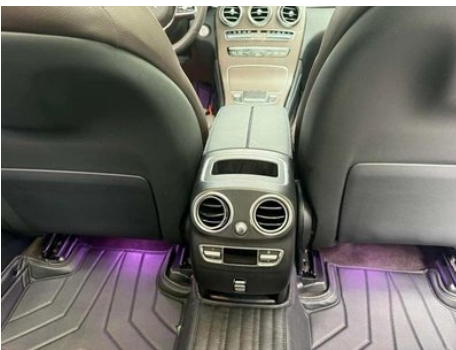

Vehicle Images

Vehicle Condition

1. Original metal body panels with factory paint.

Configuration Information

Model Information

Model Information (continued)

Model Name	Mercedes Benz GLC 2022 Modified GLC 300 L 4MATIC Dynamic Premium Edition
Launch Date	2022.07