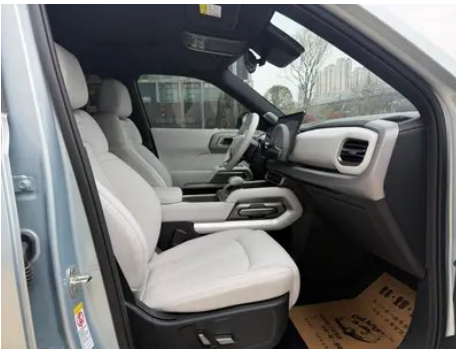

Vehicle Condition

1. Rear body panel, Deformation, Crack. 2. Spare wheel well, Deformation, Crack.

Configuration Information

Model Information

Model Name	Fangchengbao Titanium 3 2025 501KM Four-wheel drive Ultra version
Launch Date	2025.04

Basic parameters

Vehicle Class	Compact SUV
Energy Type	Battery Electric Vehicle (BEV)
Maximum Power (kW)	310