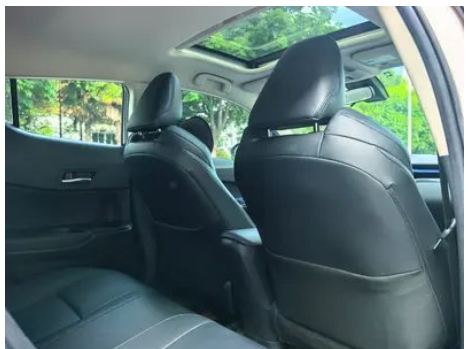

Vehicle Detail Report

Toyota C-HR 2021 2.0L Luxury Edition

Basic Information

Brand	Toyota
Mileage	21,000 km
Color	Silver-gray
First Registration	2021-05-01
Transfer Count	0

Vehicle Images

Vehicle Condition

1. Driver's seat rails and frame, Signs of removal. 2. Front passenger seat rails and frame, Signs of removal. 3. Left rear quarter panel, Deformation.

Configuration Information

Model Information

Model Name	Toyota C-HR 2021 2.0L Luxury Edition
Launch Date	2021.05