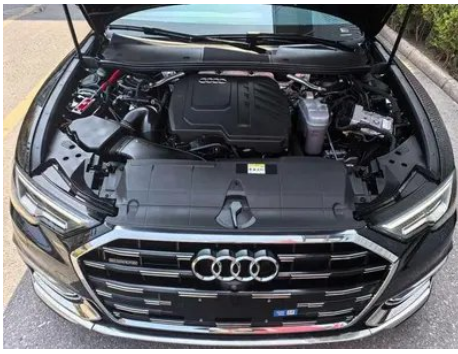

Vehicle Detail Report

Audi A6L 2024 45 TFSI Choose dynamic type

Basic Information

Brand	Audi
Mileage	24,000 km
Color	Black
First Registration	2024-03-01
Transfer Count	0

Vehicle Images

Vehicle Condition

1. Original metal body panels with factory paint.