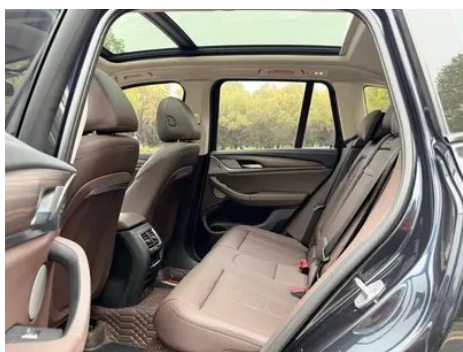

Vehicle Detail Report

BMW X3 2022 xDrive30i Leading Type M Obsidian Night Suit

Basic Information

Brand	BMW
Mileage	65,000 km
Color	Black
First Registration	2022-05-01
Transfer Count	0

Vehicle Images

Vehicle Condition