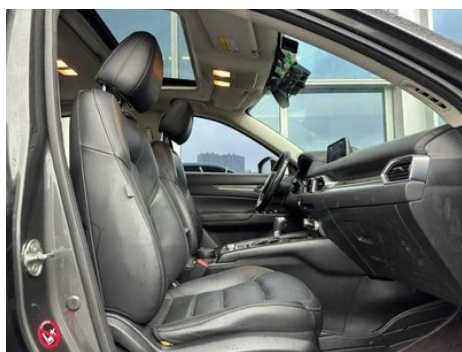

Vehicle Condition

1. Original metal body panels with factory paint.

Configuration Information

Model Information

Model Name	Mazda CX-5 2017 2.0L Automatic two-wheel drive smart type Country VI
Launch Date	-