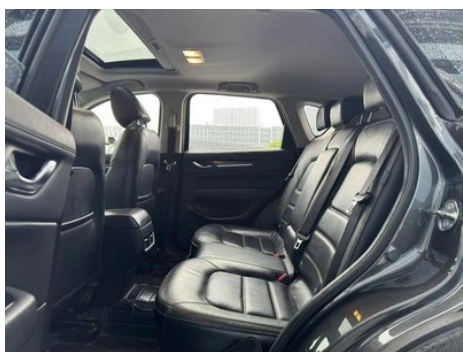

Vehicle Condition

1. Original metal body panels with factory paint.

Configuration Information

Model Information

Model Name	Mazda CX-5 2017 2.0L Automatic two-wheel drive smart type Country VI
Launch Date	-