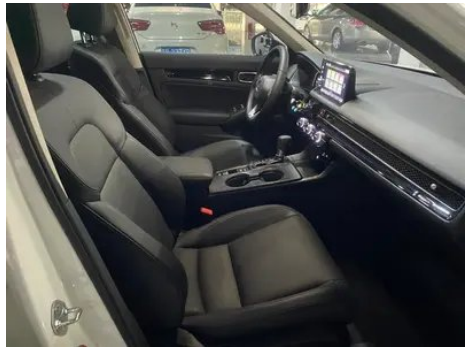

Vehicle Detail Report

Honda Civic 2022 180TURBO CVT Shang Qing Edition

Basic Information

Brand	Honda
Mileage	39,000 km
Color	White
First Registration	2021-11-01
Transfer Count	1

Vehicle Images

Vehicle Condition

1. Inner side of right B-pillar, Scratch, Non-accident-related deformation. 2. Left rear quarter panel, Paint repair.

Configuration Information

Model Information

Model Name	Honda Civic 2022 180TURBO CVT Shang Qing Edition
Launch Date	2021.09